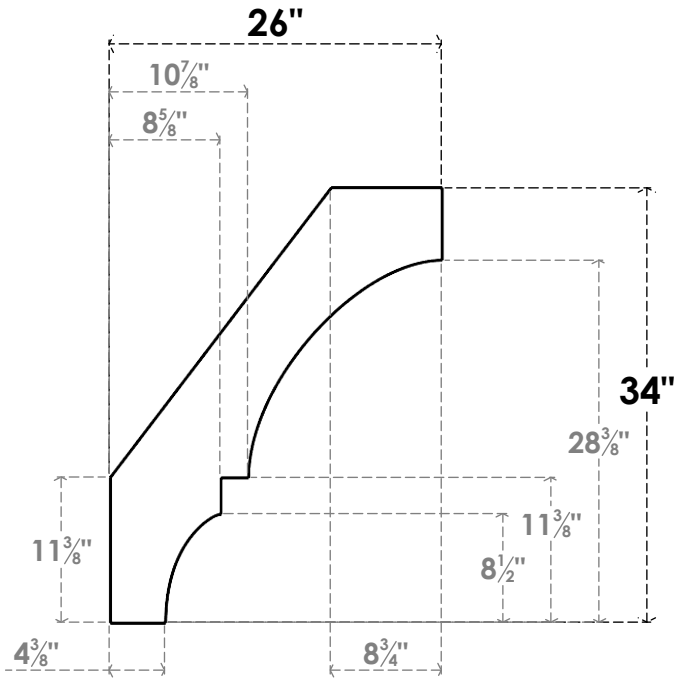

ITEM NUMBER: BRCPC060X26000X34000BOA

6"W X 26"D X 34"H BALBOA ARCHITECTURAL GRADE PVC CLOSED KNEE BRACE

SIDE PROFILE

FRONT PROFILE

ISOMETRIC

EKENA MILLWORK
2300 WEST MAIN ST.
CLARKSVILLE, TX 75426
TOLL FREE: 866-607-0453
WWW.EKENAMILLWORK.COM