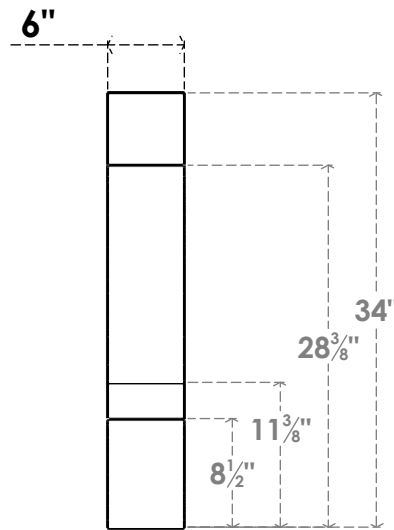

ITEM NUMBER: BRCPC060X26000X34000BOA

6"W X 26"D X 34"H BALBOA ARCHITECTURAL GRADE PVC CLOSED KNEE BRACE

SIDE PROFILE

FRONT PROFILE

ISOMETRIC

EKENA MILLWORK
2300 WEST MAIN ST.
CLARKSVILLE, TX 75426
TOLL FREE: 866-607-0453
WWW.EKENAMILLWORK.COM